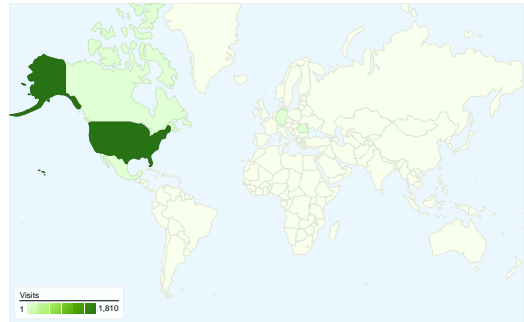

Site Usage

 **1,832 Visits**

 **33.41% Bounce Rate**

 **6,621 Pageviews**

 **00:05:35 Avg. Time on Site**

 **3.61 Pages/Visit**

 **40.99% % New Visits**

Visitors Overview

Visitors
751

Map Overlay world

Traffic Sources Overview

- **Direct Traffic**
979.00 (53.44%)
- **Referring Sites**
614.00 (33.52%)
- **Search Engines**
239.00 (13.05%)

Content Overview

| Pages | Pageviews | % Pageviews |
|---------------|-----------|-------------|
| / | 1,304 | 19.69% |
| /home.asp | 1,209 | 18.26% |
| /video.html | 550 | 8.31% |
| /home/ | 373 | 5.63% |
| /pictures.asp | 321 | 4.85% |

751 people visited this site

 **1,832 Visits**

 **751 Absolute Unique Visitors**

 **6,621 Pageviews**

 **3.61 Average Pageviews**

 **00:05:35 Time on Site**

 **33.41% Bounce Rate**

 **40.99% New Visits**

1,832 visits came from 14 countries/territories

Site Usage

| Visits | Pages/Visit | Avg. Time on Site | % New Visits | Bounce Rate | |
|---|--|--|--|--|-------------|
| 1,832 % of Site Total: 100.00% | 3.61 Site Avg: 3.61 (0.00%) | 00:05:35 Site Avg: 00:05:35 (0.00%) | 41.10% Site Avg: 40.99% (0.27%) | 33.41% Site Avg: 33.41% (0.00%) | |
| Country/Territory | Visits | Pages/Visit | Avg. Time on Site | % New Visits | Bounce Rate |
| United States | 1,810 | 3.64 | 00:05:39 | 40.39% | 32.87% |
| Germany | 5 | 1.40 | 00:00:23 | 100.00% | 80.00% |
| Canada | 4 | 1.50 | 00:00:04 | 100.00% | 75.00% |
| Mexico | 2 | 1.00 | 00:00:00 | 100.00% | 100.00% |
| Romania | 2 | 1.50 | 00:00:01 | 100.00% | 50.00% |
| Taiwan | 1 | 1.00 | 00:00:00 | 100.00% | 100.00% |
| Russia | 1 | 2.00 | 00:04:17 | 100.00% | 0.00% |
| Slovakia | 1 | 1.00 | 00:00:00 | 100.00% | 100.00% |
| Indonesia | 1 | 1.00 | 00:00:00 | 100.00% | 100.00% |
| Netherlands | 1 | 1.00 | 00:00:00 | 100.00% | 100.00% |