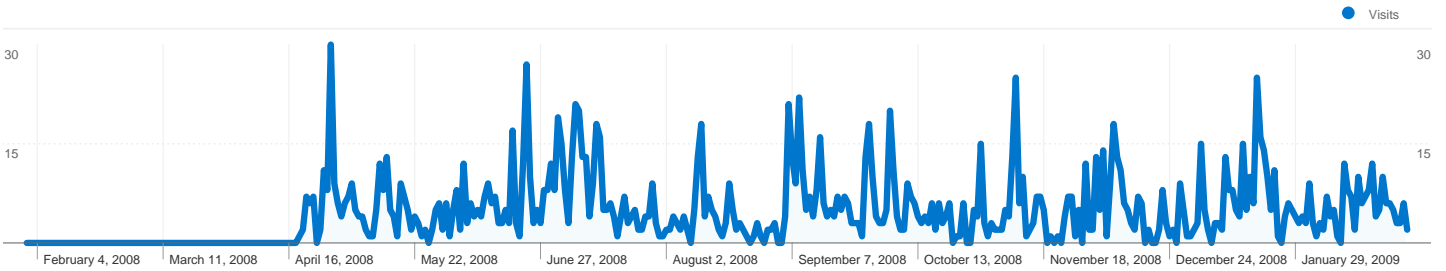

All traffic sources sent a total of 1,832 visits