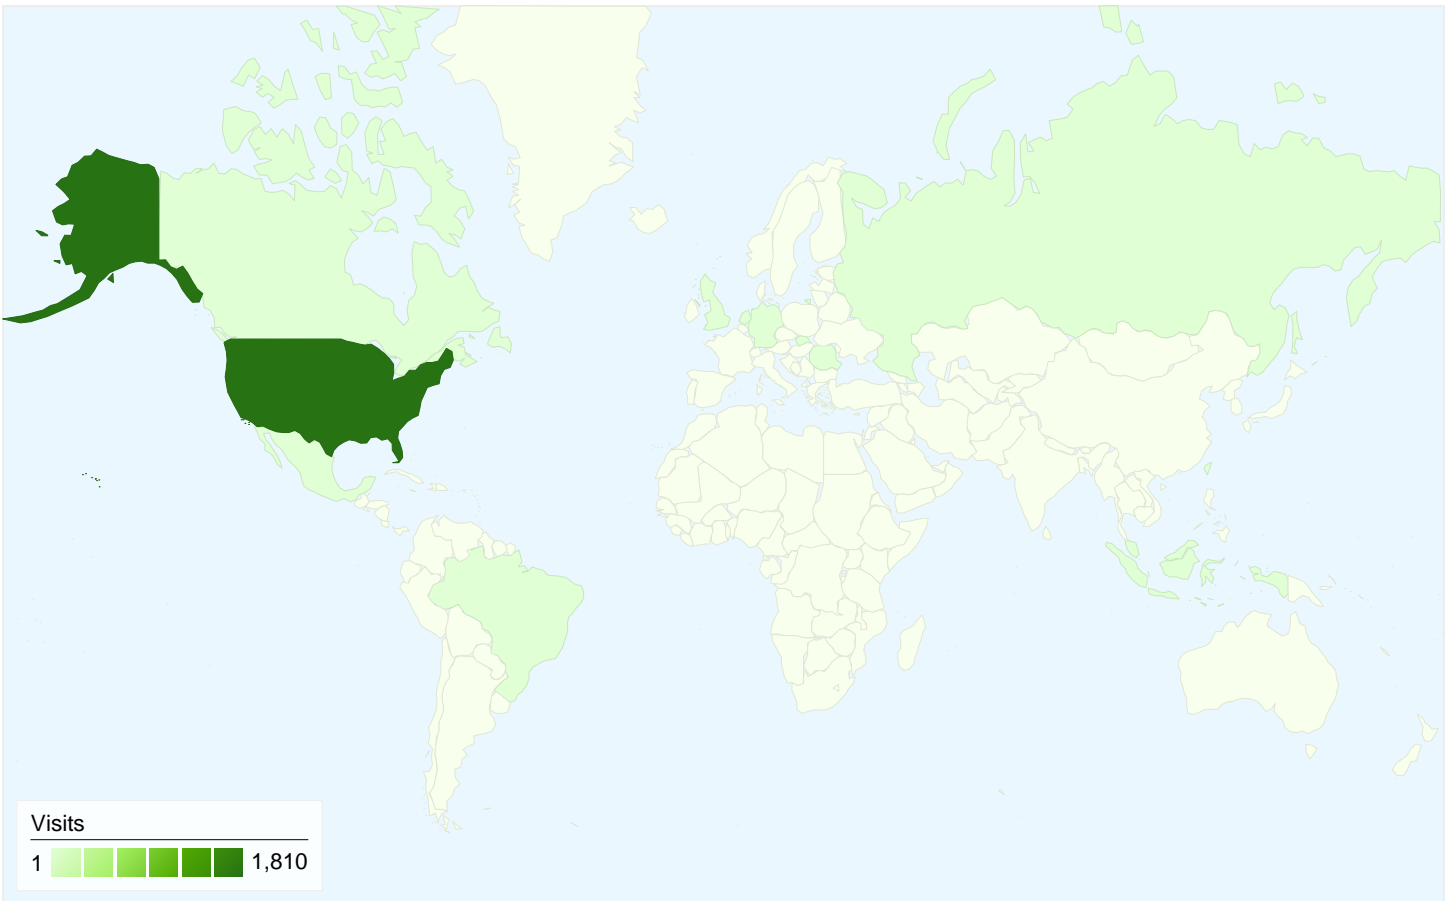

Visitors
751

Map Overlay world

Traffic Sources Overview

- **Direct Traffic**
979.00 (53.44%)
- **Referring Sites**
614.00 (33.52%)
- **Search Engines**
239.00 (13.05%)

Content Overview

| Pages | Pageviews | % Pageviews |
|---------------|-----------|-------------|
| / | 1,304 | 19.69% |
| /home.asp | 1,209 | 18.26% |
| /video.html | 550 | 8.31% |
| /home/ | 373 | 5.63% |
| /pictures.asp | 321 | 4.85% |

1,832 visits came from 14 countries/territories

Site Usage

| Visits | Pages/Visit | Avg. Time on Site | % New Visits | Bounce Rate | |
|---|--|--|--|--|-------------|
| 1,832 % of Site Total: 100.00% | 3.61 Site Avg: 3.61 (0.00%) | 00:05:35 Site Avg: 00:05:35 (0.00%) | 41.10% Site Avg: 40.99% (0.27%) | 33.41% Site Avg: 33.41% (0.00%) | |
| Country/Territory | Visits | Pages/Visit | Avg. Time on Site | % New Visits | Bounce Rate |
| United States | 1,810 | 3.64 | 00:05:39 | 40.39% | 32.87% |
| Germany | 5 | 1.40 | 00:00:23 | 100.00% | 80.00% |
| Canada | 4 | 1.50 | 00:00:04 | 100.00% | 75.00% |
| Mexico | 2 | 1.00 | 00:00:00 | 100.00% | 100.00% |
| Romania | 2 | 1.50 | 00:00:01 | 100.00% | 50.00% |
| Taiwan | 1 | 1.00 | 00:00:00 | 100.00% | 100.00% |
| Russia | 1 | 2.00 | 00:04:17 | 100.00% | 0.00% |
| Slovakia | 1 | 1.00 | 00:00:00 | 100.00% | 100.00% |
| Indonesia | 1 | 1.00 | 00:00:00 | 100.00% | 100.00% |
| Netherlands | 1 | 1.00 | 00:00:00 | 100.00% | 100.00% |