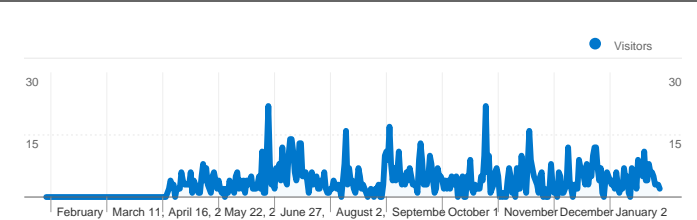

Site Usage

 **1,832 Visits**

 **33.41% Bounce Rate**

 **6,621 Pageviews**

 **00:05:35 Avg. Time on Site**

 **3.61 Pages/Visit**

 **40.99% % New Visits**

Visitors Overview

751 people visited this site

 **1,832 Visits**

 **751 Absolute Unique Visitors**

 **6,621 Pageviews**

 **3.61 Average Pageviews**

 **00:05:35 Time on Site**

 **33.41% Bounce Rate**

 **40.99% New Visits**

1,832 visits came from 14 countries/territories

Site Usage

| Visits | Pages/Visit | Avg. Time on Site | % New Visits | Bounce Rate | |
|---|--|--|--|--|-------------|
| 1,832 % of Site Total: 100.00% | 3.61 Site Avg: 3.61 (0.00%) | 00:05:35 Site Avg: 00:05:35 (0.00%) | 41.10% Site Avg: 40.99% (0.27%) | 33.41% Site Avg: 33.41% (0.00%) | |
| Country/Territory | Visits | Pages/Visit | Avg. Time on Site | % New Visits | Bounce Rate |
| United States | 1,810 | 3.64 | 00:05:39 | 40.39% | 32.87% |
| Germany | 5 | 1.40 | 00:00:23 | 100.00% | 80.00% |
| Canada | 4 | 1.50 | 00:00:04 | 100.00% | 75.00% |
| Mexico | 2 | 1.00 | 00:00:00 | 100.00% | 100.00% |
| Romania | 2 | 1.50 | 00:00:01 | 100.00% | 50.00% |
| Taiwan | 1 | 1.00 | 00:00:00 | 100.00% | 100.00% |
| Russia | 1 | 2.00 | 00:04:17 | 100.00% | 0.00% |
| Slovakia | 1 | 1.00 | 00:00:00 | 100.00% | 100.00% |
| Indonesia | 1 | 1.00 | 00:00:00 | 100.00% | 100.00% |
| Netherlands | 1 | 1.00 | 00:00:00 | 100.00% | 100.00% |

Pages on this site were viewed a total of 6,621 times

 6,621 Pageviews

 4,092 Unique Views

 33.41% Bounce Rate

Top Content

| Pages | Pageviews | % Pageviews |
|---------------|-----------|-------------|
| / | 1,304 | 19.69% |
| /home.asp | 1,209 | 18.26% |
| /video.html | 550 | 8.31% |
| /home/ | 373 | 5.63% |
| /pictures.asp | 321 | 4.85% |