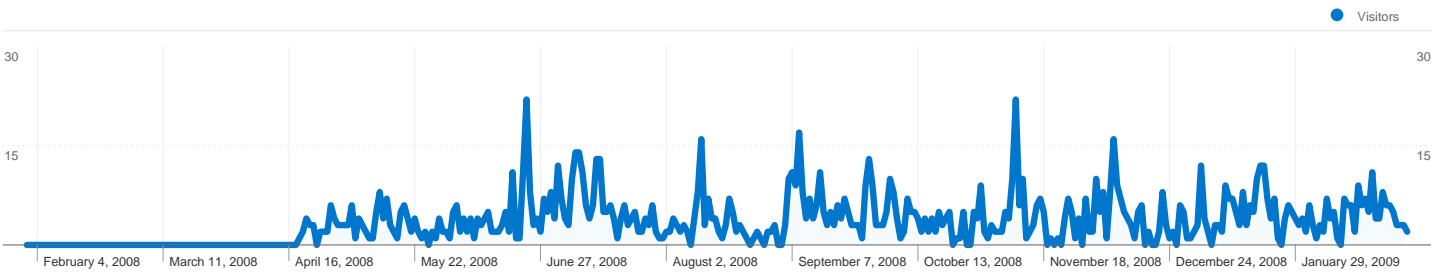

Site Usage

 **1,832 Visits**

 **33.41% Bounce Rate**

 **6,621 Pageviews**

 **00:05:35 Avg. Time on Site**

 **3.61 Pages/Visit**

 **40.99% % New Visits**

Visitors Overview

751 people visited this site

 **1,832 Visits**

 **751 Absolute Unique Visitors**

 **6,621 Pageviews**

 **3.61 Average Pageviews**

 **00:05:35 Time on Site**

 **33.41% Bounce Rate**

 **40.99% New Visits**

1,832 visits came from 14 countries/territories

Site Usage

| Visits | Pages/Visit | Avg. Time on Site | % New Visits | Bounce Rate | |
|---|--|--|--|--|-------------|
| 1,832 % of Site Total: 100.00% | 3.61 Site Avg: 3.61 (0.00%) | 00:05:35 Site Avg: 00:05:35 (0.00%) | 41.10% Site Avg: 40.99% (0.27%) | 33.41% Site Avg: 33.41% (0.00%) | |
| Country/Territory | Visits | Pages/Visit | Avg. Time on Site | % New Visits | Bounce Rate |
| United States | 1,810 | 3.64 | 00:05:39 | 40.39% | 32.87% |
| Germany | 5 | 1.40 | 00:00:23 | 100.00% | 80.00% |
| Canada | 4 | 1.50 | 00:00:04 | 100.00% | 75.00% |
| Mexico | 2 | 1.00 | 00:00:00 | 100.00% | 100.00% |
| Romania | 2 | 1.50 | 00:00:01 | 100.00% | 50.00% |
| Taiwan | 1 | 1.00 | 00:00:00 | 100.00% | 100.00% |
| Russia | 1 | 2.00 | 00:04:17 | 100.00% | 0.00% |
| Slovakia | 1 | 1.00 | 00:00:00 | 100.00% | 100.00% |
| Indonesia | 1 | 1.00 | 00:00:00 | 100.00% | 100.00% |
| Netherlands | 1 | 1.00 | 00:00:00 | 100.00% | 100.00% |