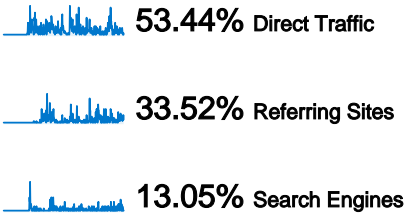

- **Direct Traffic**
  979.00 (53.44%)
- **Referring Sites**
  614.00 (33.52%)
- **Search Engines**
  239.00 (13.05%)

Top Traffic Sources

Sources	Visits	% visits	Keywords	Visits	% visits
(direct) ((none))	982	53.51%	foolblue	40	16.74%
msplinks.com (referral)	254	13.84%	http://www.foolblue.com/	34	14.23%
google (organic)	204	11.12%	www.foolblue.com	31	12.97%
rockfordhhc.org (referral)	128	6.98%	foolblue.com	20	8.37%
foolblue.com (referral)	121	6.59%	"citizens of sleep"	6	2.51%