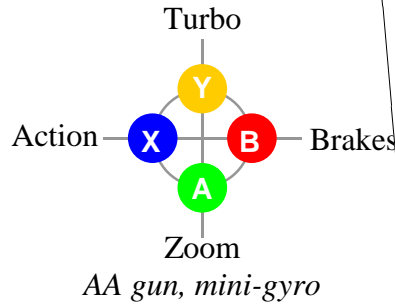

CRIMSON SKIES™

Secondary Weapon **LT**

RT Primary Weapon

Maneuver	Left Thumb	Right Thumb
Immelman	▽	▽
Barrel Roll Left	◁	▷
Barrel Roll Right	▷	◁
Double Barrel Roll Left	◀	▶
Double Barrel Roll Right	▶	◀
Snap Roll Left	◁	◁
Snap Roll Right	▷	▷

Maneuver	Left Thumb	Right Thumb
Double Snap Roll Left	◀	◀
Double Snap Roll Right	▶	▶
Snap Turn	△	▽
Split S	△	△
Power Climb	▽	△
Back Stall Loop	▽ then ▽	△
High Speed Yo-Yo	▽ then △	△

Legal: This control reference sheet was created by AJ Beamish. AJ Beamish is in no way affiliated with the developer or publisher of this game. All likeness, logos, and trademarks are the property of their respective companies and have been used here for aesthetic purpose only. AJ Beamish has created this "cheat sheet" for his personal game library and will not do "requests". If you would like to use/distribute this document on your site please contact ajbeamish@hotmail.com for permission. Thank you for your interest and remember... Don't feed the fish! ~~~ TURN OFF PAGE SCALING BEFORE PRINTING