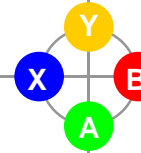

Use Weapon / Jump-Out Shot (when peering)
Throw / Choke (when no weapon is equipped
press rapidly to break guards neck)

Action / Lock-On
Climb / Hang from railings
Hold Breath

Punch
Knock (when flattened against a wall)
Dive / Swim: fast-tap, slow-hold

Crouch / Stand
Dive / Roll (while running)
Jump Down (hanging mode)
Quick Stop / Stand on bottom

Underwater controls in blue
Use Right Thumb underwater for a quick turn