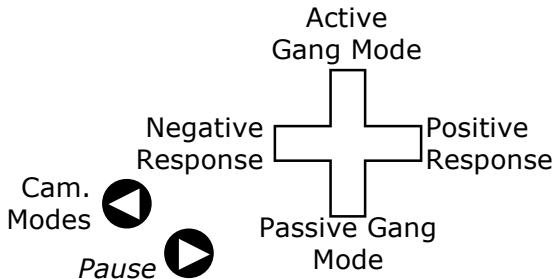

# XBOX Game Controls

Fire Weapon  
View Stats / Center Cam **LT**  
*shoot in 1st person*

**RT** Target  
*hold for 1st person*

Enter Vehicle / 2nd Attack  
Mini-game / pick-up object

## On Foot

Jump  
Climb / Block **X** **Y** **B** **A** Attack / Fire Weapon  
Dive (in water)

Hold to Run / Tap to Sprint  
Swim / Swim Faster

**○** Cycle Weapons  
**●** Zoom Out  
**○** Zoom In  
**○** Cycle Weapons