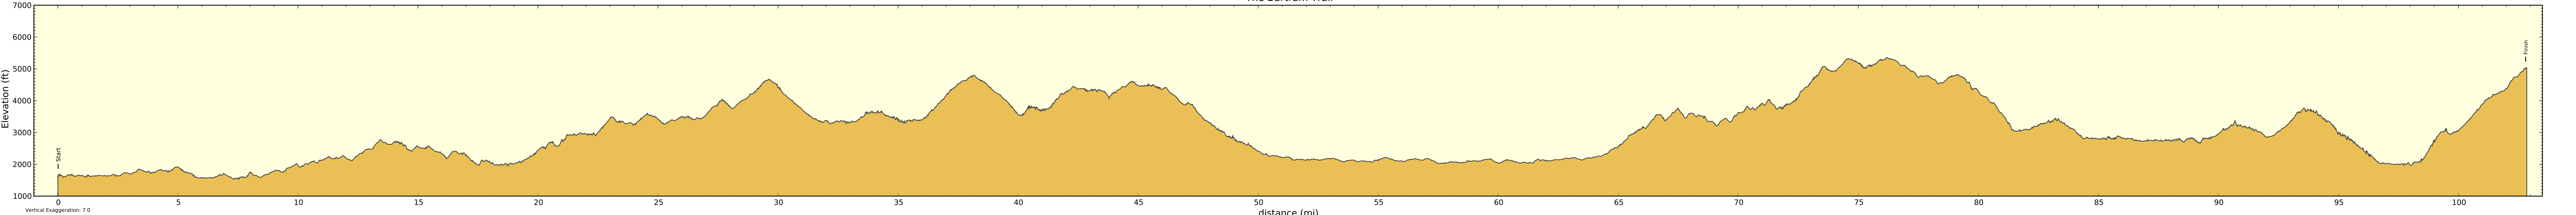

The Bartram Trail

Elevation (ft)

Start

Finish

Vertical Exaggeration: 7.0

distance (mi)